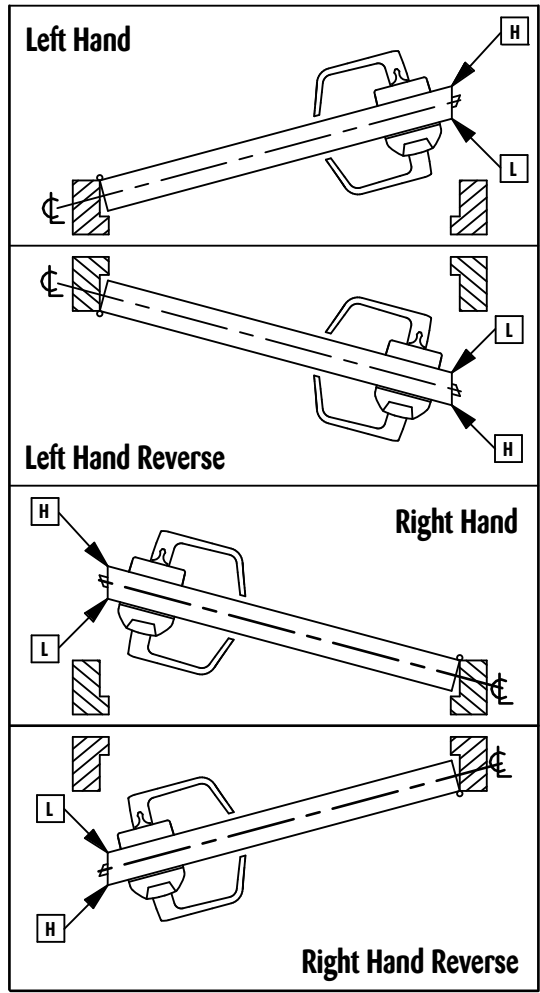

2 3/8" BACKSET ONLY

Handing and Bevel
 H High Bevel L Low Bevel

E-PLEX® 2000
PowerPlex 2000
2 3/8" (60 mm) Backset

KABA®
BEYOND SECURITY

2941 Indiana Avenue
 Winston-Salem, NC 27105 USA
 Tel: (800) 849-8324 (336) 725-1331
 Fax: (800) 346-9640 (336) 725-3269